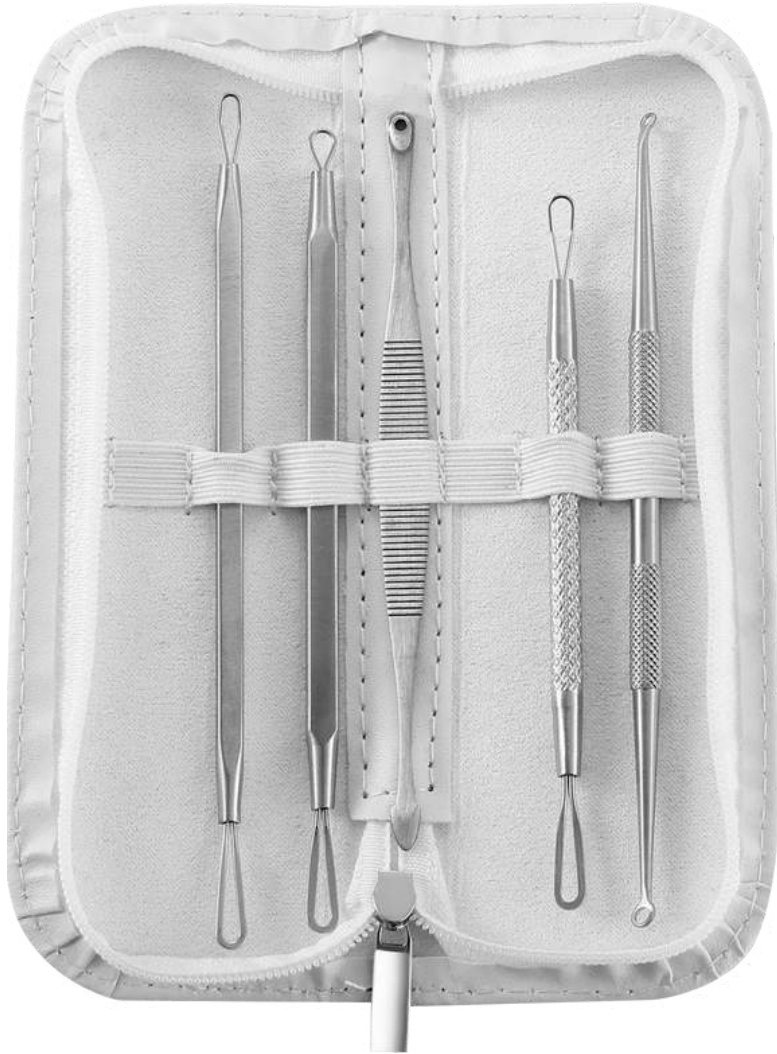

CE-1511
Dial Loop
Extractors

CE-1512
Multiple
Hole
Spoon

CE-1513
Single Side
Loop

CE-1514
Flat handle
Extractors

CE-1515
Double Sided
Extractor

CE-1516
Multiple hole
Spoon Small Loop

CE-1517
Dual Sided
Pointed-Circular

CE-1518
Multiple
Hole Spoon

CE-1519
Double Sided
Extractor

CE-1520
Multiple Hole Spoon
Double Sided

CE-1521
Double Sided
Extractor with Lancet

CE-1522
Extractor
Set

CE-1523
Extractor
Set

CE-1524
Extractor
Set