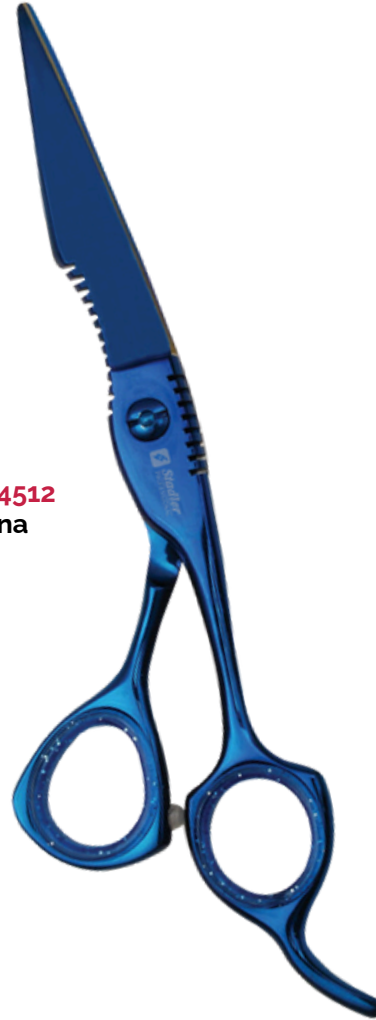

HAIR STYLING SHEARS

HSS-4501
Yakona

HSS-4502
Sonya

HSS-4503
Ninja

HSS-4504
Sword Cut

HSS-4505
Delicate

HSS-4506
Mark 2

HSS-4507
Silver Rod

HSS-4508
Super Treat

HSS-4509
Pro Curved

HSS-4510
Symphony

HSS-4511
Classic

HSS-4512
Fatina

HS-4513
Simplicity

HS-4514
Bunte Breccie

HS-4515
Barber
Bracelet

HSS-4516
Gift Box

HSS-4517
Hair
Extention
Kit

HSS-4518
Hair
Extention
Kit

THINNING SHEARS

TS-5001
Embrace

TS-5002
Chelone

TS-5003
Laurel

TS-5004
Gallant